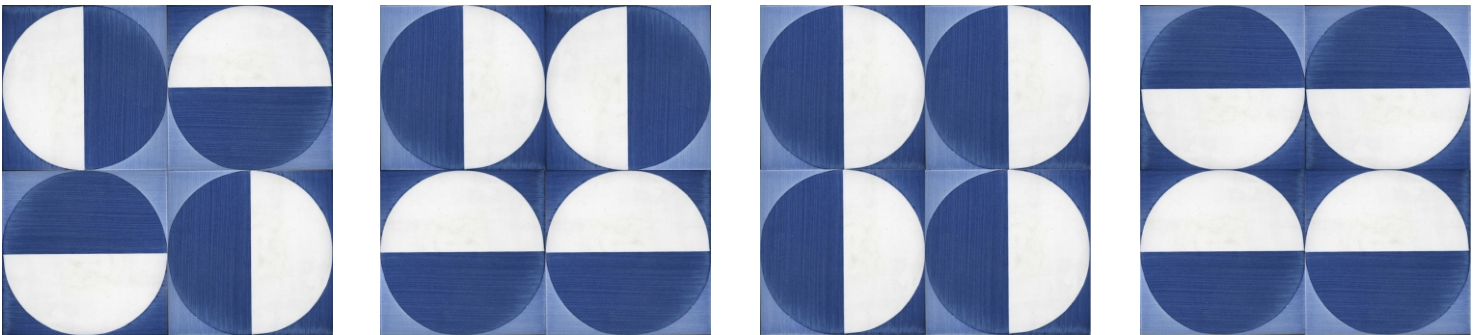

Some combinations of each design TGD 11 - TGD 15

T
G
D
11

T
G
D
12

T
G
D
13

T
G
D
14

T
G
D
15

- Note:** 1) APPROX WEIGHT: 6"X6" 15 oz. 8"X8" 1.5 lb.
 2) ~~tile made to order: approx. leadtime (4-6) wks.~~
 3) Upcharge for vitreous bisque per piece, upcharge for color changes and color match.
 4) Upcharge for custom glazes, call customer service for pricing.