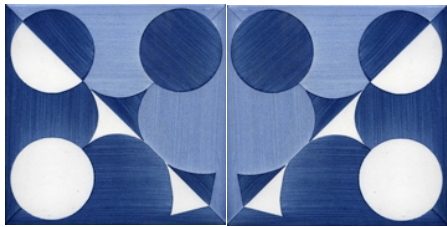

Some combinations of each design TGD 21 - TGD 24

Each design has 2 colors on white glaze

Pick any of 2 colors/shades, or send us your 2 colors

We had fun in PhotoShop! :)

Doccia Designs, 8"x8" a Bath,
Bedroom, Kitchen,
Patio and a pool