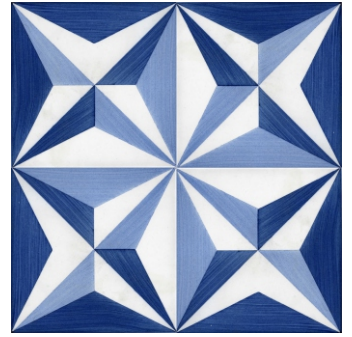

Some combinations of each design TGD 1 - TGD 5

T
G
D
1

T
G
D
2

T
G
D
3

T
G
D
4

T
G
D
5

- Note:** 1) APPROX WEIGHT: 6"X6" 15 oz. 8"X8" 1.5 lb.
 2) ~~tile made to order: approx. leadtime (4-6) wks.~~
 3) Upcharge for vitreous bisque per piece, upcharge for color changes and color match.
 4) Upcharge for custom glazes, call customer service for pricing.