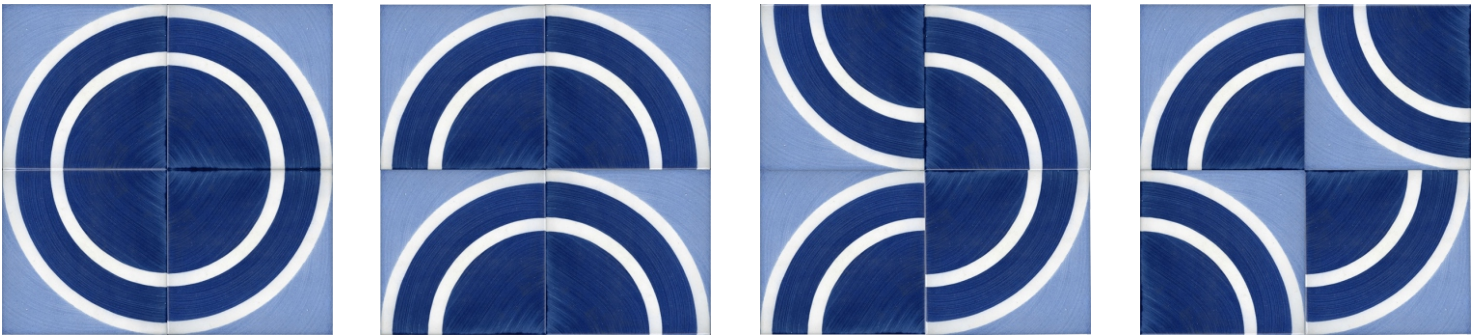

Some combinations of each design TGD 16 - TGD 20

T
G
D
16

T
G
D
17

T
G
D
18

T
G
D
19

T
G
D
20

- Note:** 1) APPROX WEIGHT: 6"X6" 15 oz. 8"X8" 1.5 lb.
 2) ~~tile made to order: approx. leadtime (4-6) wks.~~
 3) Upcharge for vitreous bisque per piece, upcharge for color changes and color match.
 4) Upcharge for custom glazes, call customer service for pricing.