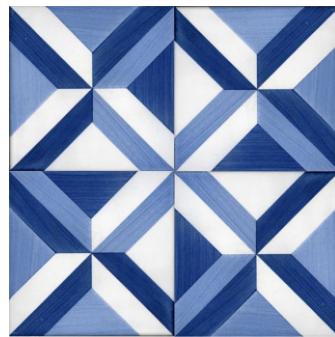

Some combinations of each design TGD 1 - TGD 5

T
G
D
1

T
G
D
2

T
G
D
3

T
G
D
4

T
G
D
5

- Note:** 1) APPROX WEIGHT: 6"X6" 15 oz. 8"X8" 1.5 lb.
 2) ~~tile made to order: approx. leadtime (4-6) wks.~~
 3) Upcharge for vitreous bisque per piece, upcharge for color changes and color match.
 4) Upcharge for custom glazes, call customer service for pricing.