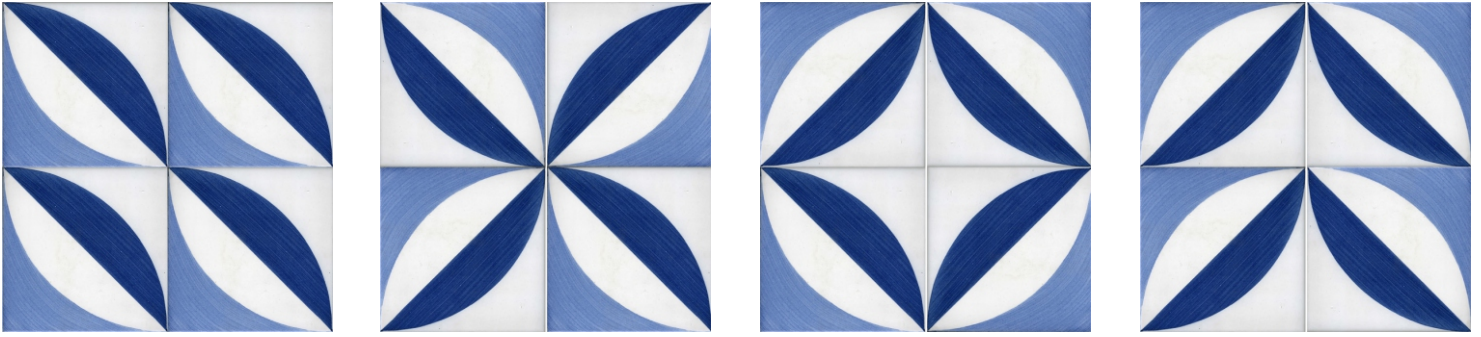

Some combinations of each design TGD 16 - TGD 20

T
G
D
16