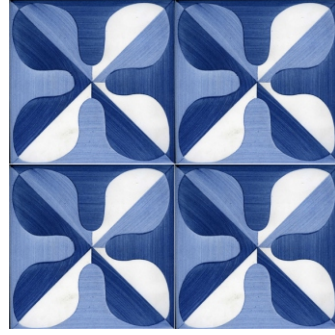

Some combinations of each design TGD 1 - TGD 5

T
G
D
1

T
G
D
2

T
G
D
3

T
G
D
4

T
G
D
5

1. **Note:** 1) APPROX WEIGHT: 6"X6" 15 oz. 8"X8" 1.5 lb.
   2) ~~tile made to order: approx. leadtime (4-6) wks.~~
   3) Upcharge for vitreous bisque per piece, upcharge for color changes and color match.
   4) Upcharge for custom glazes, call customer service for pricing.