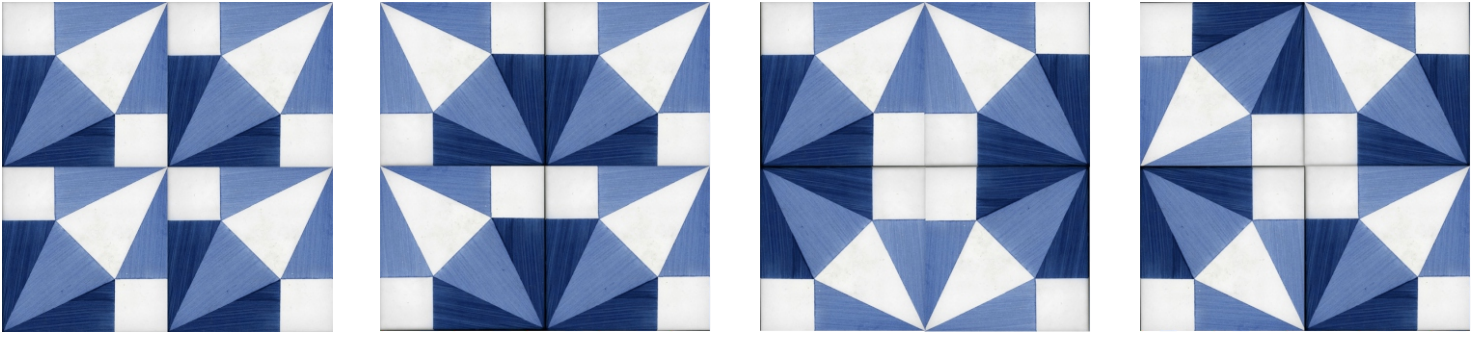

Some combinations of each design TGD 6 - TGD 10

T
G
D
6