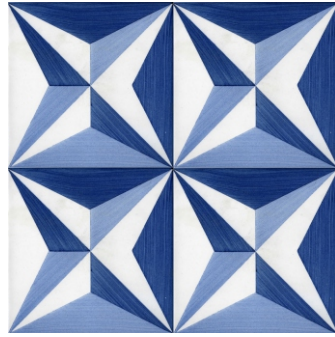

Some combinations of each design TGD 1 - TGD 5

T
G
D
1

T
G
D
2

T
G
D
3

T
G
D
4

T
G
D
5

- Note:** 1) APPROX WEIGHT: 6"X6" 15 oz. 8"X8" 1.5 lb.
 2) ~~tile made to order: approx. leadtime (4-6) wks.~~
 3) Upcharge for vitreous bisque per piece, upcharge for color changes and color match.
 4) Upcharge for custom glazes, call customer service for pricing.