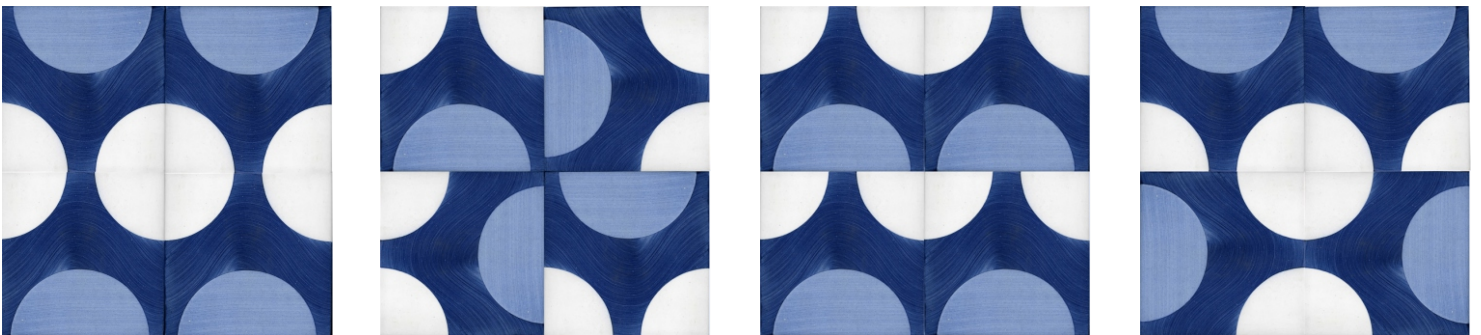

Some combinations of each design TGD 16 - TGD 20

T
G
D
16

T
G
D
17

T
G
D
18

T
G
D
19

T
G
D
20

- Note:** 1) APPROX WEIGHT: 6"X6" 15 oz. 8"X8" 1.5 lb.
 2) ~~tile made to order: approx. leadtime (4-6) wks.~~
 3) Upcharge for vitreous bisque per piece, upcharge for color changes and color match.
 4) Upcharge for custom glazes, call customer service for pricing.