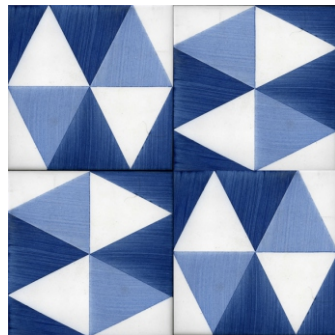

Some combinations of each design TGD 1 - TGD 5

T
G
D
1

T
G
D
2

T
G
D
3

T
G
D
4

T
G
D
5

- Note:** 1) APPROX WEIGHT: 6"X6" 15 oz. 8"X8" 1.5 lb.
 2) ~~tile made to order: approx. leadtime (4-6) wks.~~
 3) Upcharge for vitreous bisque per piece, upcharge for color changes and color match.
 4) Upcharge for custom glazes, call customer service for pricing.