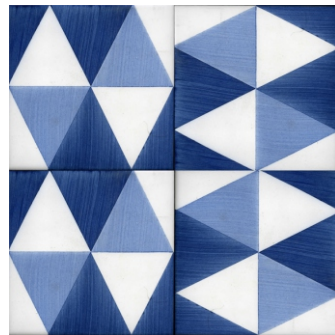

Some combinations of each design TGD 1 - TGD 5

T
G
D
1

T
G
D
2

T
G
D
3

T
G
D
4

T
G
D
5

- Note:** 1) APPROX WEIGHT: 6"X6" 15 oz. 8"X8" 1.5 lb.
 2) ~~tile made to order: approx. leadtime (4-6) wks.~~
 3) Upcharge for vitreous bisque per piece, upcharge for color changes and color match.
 4) Upcharge for custom glazes, call customer service for pricing.