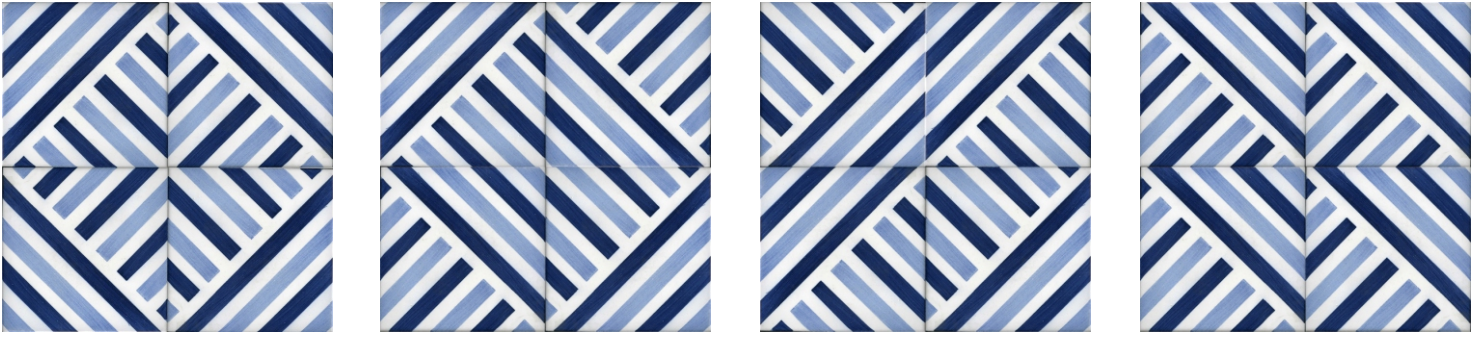

Some combinations of each design TGD 11 - TGD 15

T
G
D
11