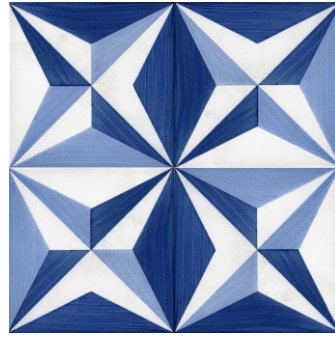

Some combinations of each design TGD 1 - TGD 5

T
G
D
1

T
G
D
2

T
G
D
3

T
G
D
4

T
G
D
5

- Note:** 1) APPROX WEIGHT: 6"X6" 15 oz. 8"X8" 1.5 lb.
 2) ~~tile made to order: approx. leadtime (4-6) wks.~~
 3) Upcharge for vitreous bisque per piece, upcharge for color changes and color match.
 4) Upcharge for custom glazes, call customer service for pricing.