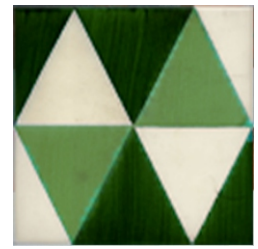

8"x8" classic white glazed deco's