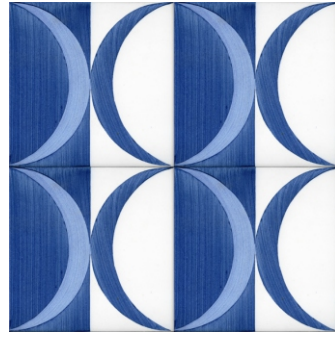

Some combinations of each design TGD 1 - TGD 5

T
G
D
1