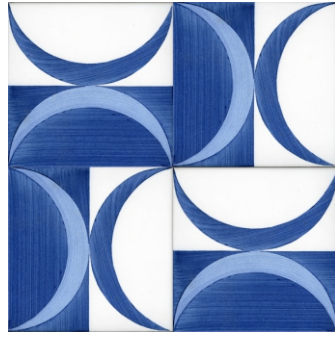

Some combinations of each design TGD 1 - TGD 5

T
G
D
1