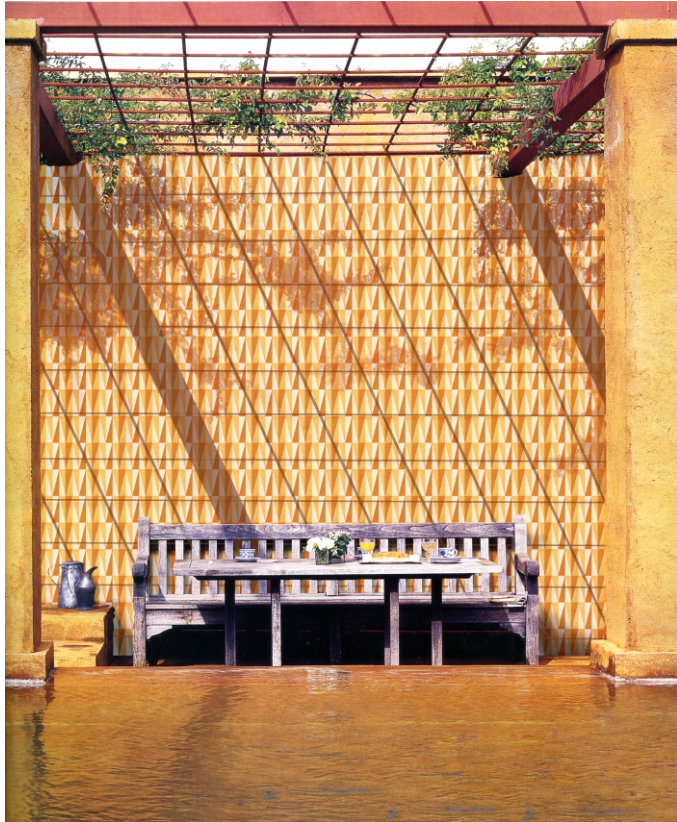

8"x8" classic white glazed deco's