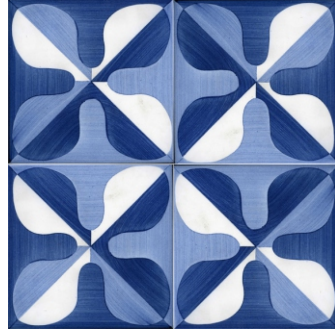

Some combinations of each design TGD 1 - TGD 5

T
G
D
1

T
G
D
2

T
G
D
3

T
G
D
4

T
G
D
5

1. **Note:** 1) APPROX WEIGHT: 6"X6" 15 oz. 8"X8" 1.5 lb.
   2) ~~tile made to order: approx. leadtime (4-6) wks.~~
   3) Upcharge for vitreous bisque per piece, upcharge for color changes and color match.
   4) Upcharge for custom glazes, call customer service for pricing.