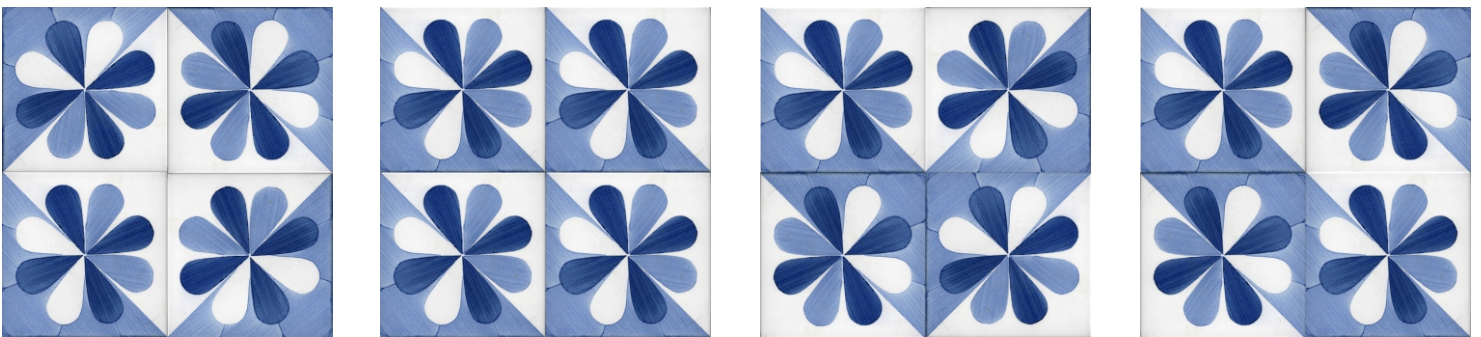

Some combinations of each design TGD 6 - TGD 10

T
G
D
6

T
G
D
7

T
G
D
8

T
G
D
9

T
G
D
10

- Note:** 1) APPROX WEIGHT: 6"X6" 15 oz. 8"X8" 1.5 lb.
 2) ~~tile made to order: approx. leadtime (4-6) wks.~~
 3) Upcharge for vitreous bisque per piece, upcharge for color changes and color match.
 4) Upcharge for custom glazes, call customer service for pricing.