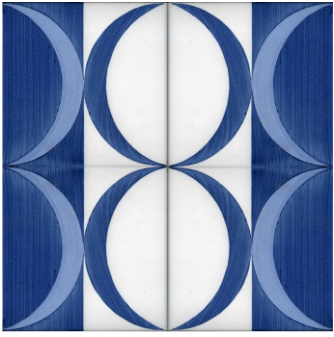

Some combinations of each design TGD 1 - TGD 5

T
G
D
1