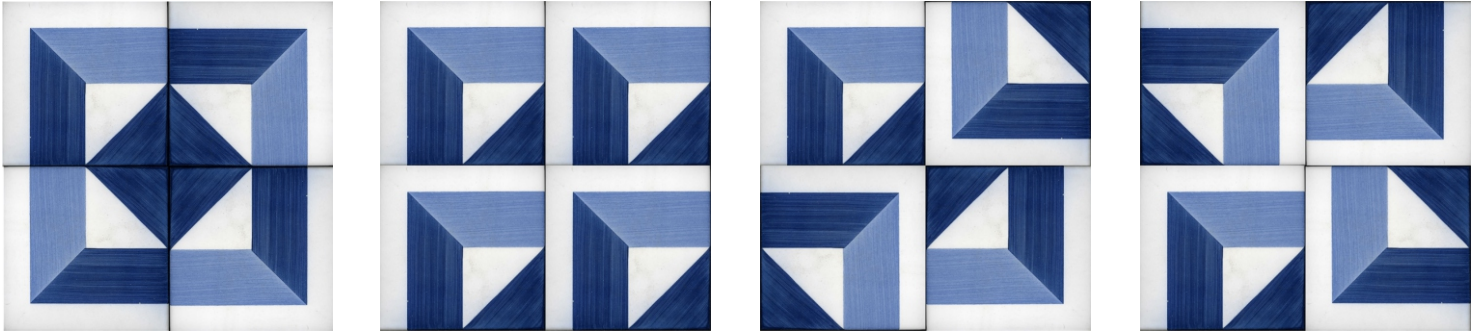

Some combinations of each design TGD 6 - TGD 10

T
G
D
6

T
G
D
7

T
G
D
8

T
G
D
9

T
G
D
10

1. **Note:** 1) APPROX WEIGHT: 6"X6" 15 oz. 8"X8" 1.5 lb.
   2) ~~tile made to order: approx. leadtime (4-6) wks.~~
   3) Upcharge for vitreous bisque per piece, upcharge for color changes and color match.
   4) Upcharge for custom glazes, call customer service for pricing.