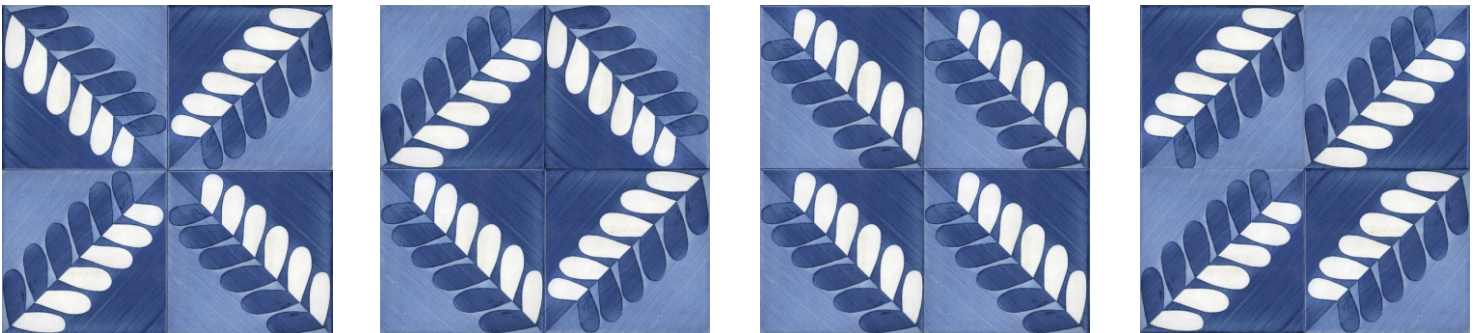

Some combinations of each design TGD 16 - TGD 20

T
G
D
16

T
G
D
17

T
G
D
18

T
G
D
19

T
G
D
20

- Note:** 1) APPROX WEIGHT: 6"X6" 15 oz. 8"X8" 1.5 lb.
 2) ~~tile made to order: approx. leadtime (4-6) wks.~~
 3) Upcharge for vitreous bisque per piece, upcharge for color changes and color match.
 4) Upcharge for custom glazes, call customer service for pricing.