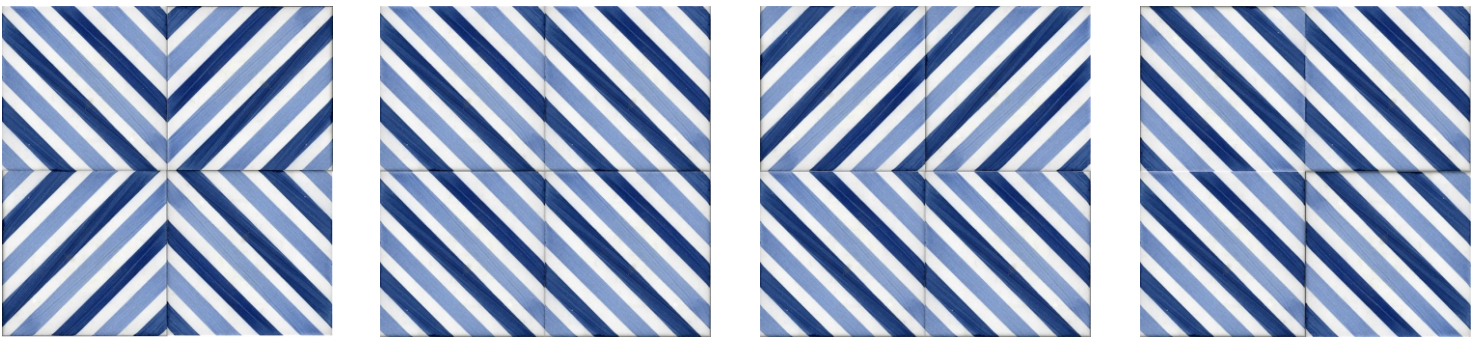

Some combinations of each design TGD 6 - TGD 10

T
G
D
6

T
G
D
7

T
G
D
8

T
G
D
9

T
G
D
10

- Note:** 1) APPROX WEIGHT: 6"X6" 15 oz. 8"X8" 1.5 lb.
 2) ~~tile made to order: approx. leadtime (4-6) wks.~~
 3) Upcharge for vitreous bisque per piece, upcharge for color changes and color match.
 4) Upcharge for custom glazes, call customer service for pricing.