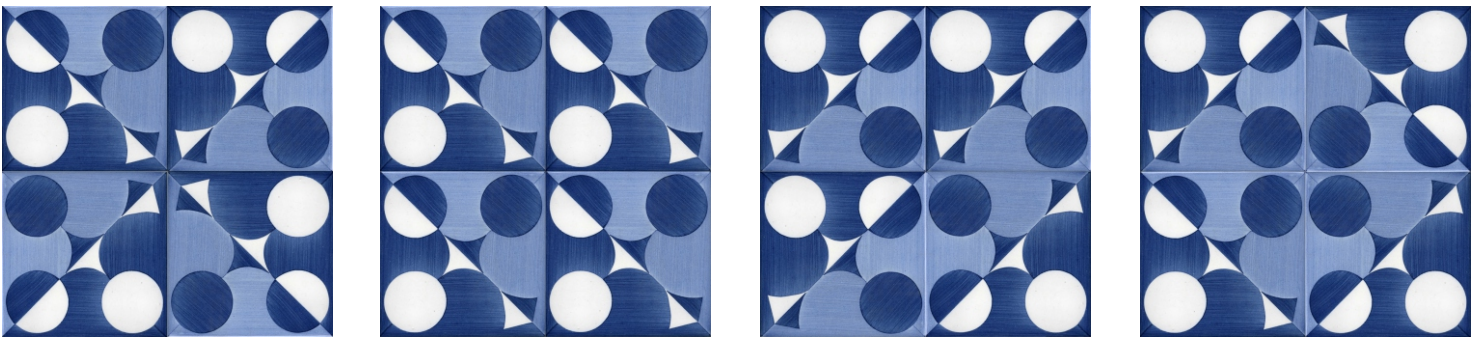

Some combinations of each design TGD 11 - TGD 15

T
G
D
11

T
G
D
12

T
G
D
13

T
G
D
14

T
G
D
15

- Note:** 1) APPROX WEIGHT: 6"X6" 15 oz. 8"X8" 1.5 lb.
 2) ~~tile made to order: approx. leadtime (4-6) wks.~~
 3) Upcharge for vitreous bisque per piece, upcharge for color changes and color match.
 4) Upcharge for custom glazes, call customer service for pricing.