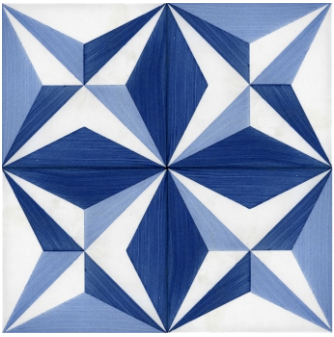

Some combinations of each design TGD 1 - TGD 5

T
G
D
1

T
G
D
2

T
G
D
3

T
G
D
4

T
G
D
5

- Note:** 1) APPROX WEIGHT: 6"X6" 15 oz. 8"X8" 1.5 lb.
 2) ~~tile made to order: approx. leadtime (4-6) wks.~~
 3) Upcharge for vitreous bisque per piece, upcharge for color changes and color match.
 4) Upcharge for custom glazes, call customer service for pricing.