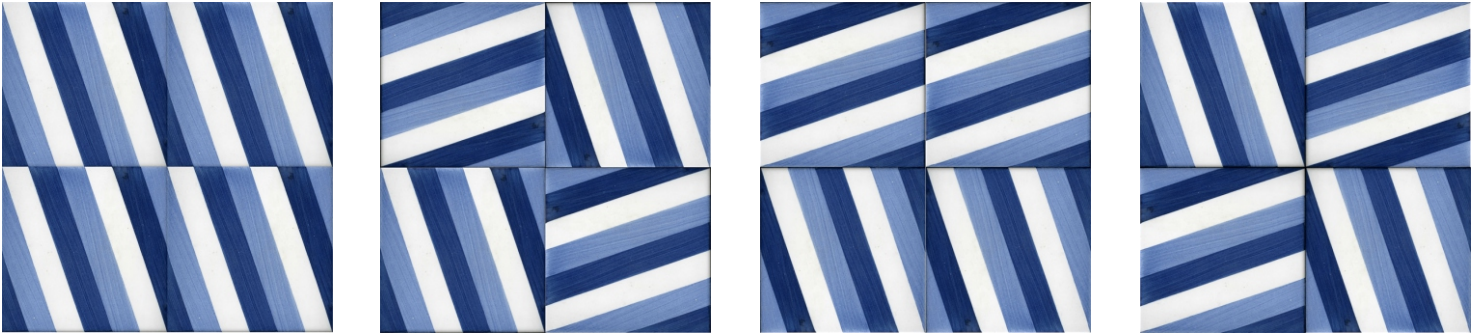

Some combinations of each design TGD 11 - TGD 15

T
G
D
11

T
G
D
12

T
G
D
13

T
G
D
14

T
G
D
15

- Note:** 1) APPROX WEIGHT: 6"X6" 15 oz. 8"X8" 1.5 lb.
 2) ~~tile made to order: approx. leadtime (4-6) wks.~~
 3) Upcharge for vitreous bisque per piece, upcharge for color changes and color match.
 4) Upcharge for custom glazes, call customer service for pricing.