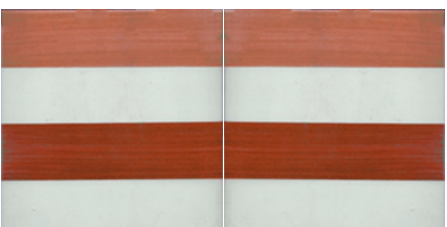

Some combinations of each design TGD 21 - TGD 24

Each design has 2 colors on white glaze

Pick any of 2 colors/shades, or send us your 2 colors

We had fun in PhotoShop! :)

Doccia Designs, 8"x8" a Bath,
Bedroom, Kitchen,
Patio and a pool