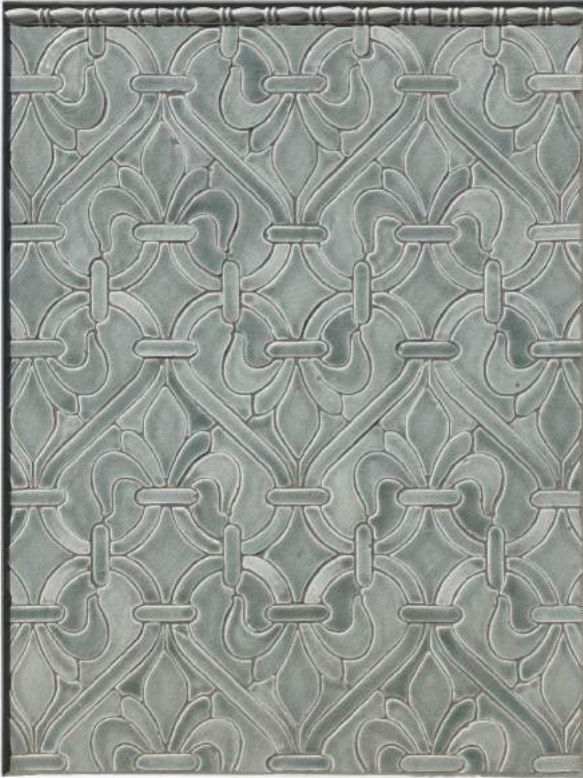

CONCEPT 19-1 (shown as 20.75" x 27.00" panel)
 ALICATADO MOSAIC - VISTAZO
 Z-EC-ALMOST CHARCOAL

CONCEPT 19-3 (shown as 20.75" x 27.00" panel)
 ALICATADO MOSAIC - VINE
 Z-VN-POOLSIDE

CONCEPT 19-2 (shown as 20.75" x 27.00" panel)
 M19 RAIL- ALMOST CHARCOAL
 GF33-04A & GF35-06A - ALMOST CHARCOAL
 M195 BASE - ALMOST CHARCOAL

CONCEPT 19-4 (shown as 20.75" x 27.00" panel)
 M25 RAIL- POOLSIDE
 GF22-04A & GF23-05 - POOLSIDE
 M252 BASE - POOLSIDE

CONCEPT 19-5 (shown as 20.75" x 27.00" panel)
 ALICATADO MOSAIC - CORAZON
 Z-CZ - DELTA CRACKLE

CONCEPT 19-7 (shown as 20.75" x 27.00" panel)
 ALICATADO MOSAIC - PETITE FLEUR LOCKING
 Z-FLP - TAFFY CRACKLE

CONCEPT 19-6 (shown as 20.75" x 27.00" panel)
 FT-0309 - DELTA CRACKLE
 M111 LINER - DELTA CRACKLE
 FT-0609 - DELTA CRACKLE