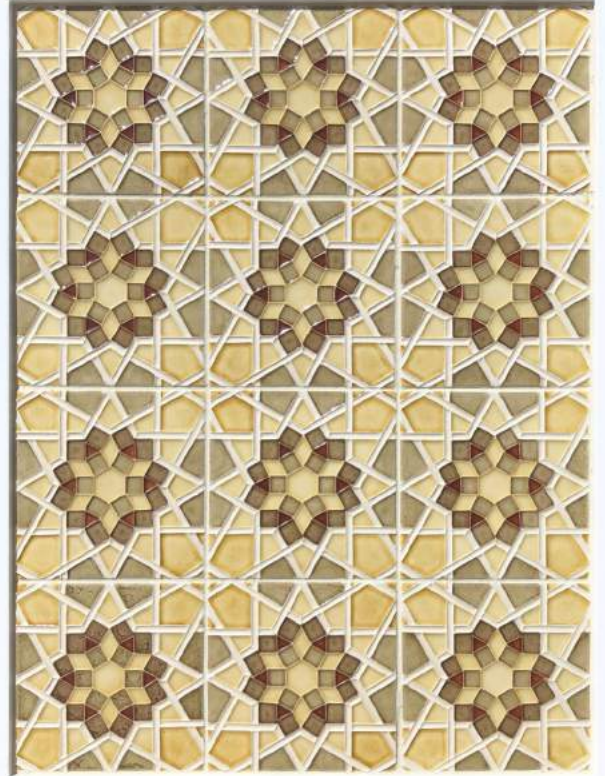

CONCEPT 19-13 (shown as 20.75" x 27.00" panel)
BAHÍO - DIDIM
WCU-DIDIM-06 COLORWAY 10