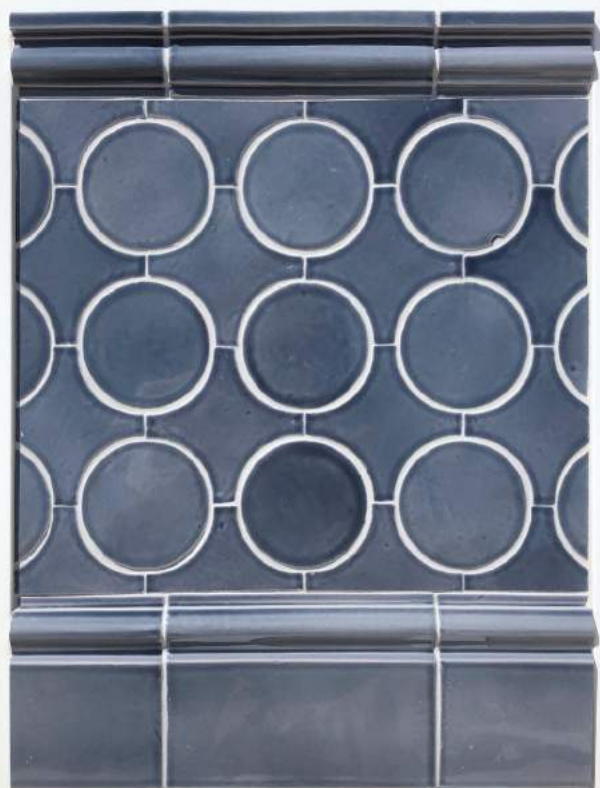

CONCEPT 19-1 (shown as 20.75" x 27.00" panel)
 ALICATADO MOSAIC - VISTAZO
 Z-EC-ALMOST CHARCOAL

CONCEPT 19-3 (shown as 20.75" x 27.00" panel)
 ALICATADO MOSAIC - VINE
 Z-VN-POOLSIDE

CONCEPT 19-2 (shown as 20.75" x 27.00" panel)
 M19 RAIL- ALMOST CHARCOAL
 GF33-04A & GF35-06A - ALMOST CHARCOAL
 M195 BASE - ALMOST CHARCOAL

CONCEPT 19-4 (shown as 20.75" x 27.00" panel)
 M25 RAIL- POOLSIDE
 GF22-04A & GF23-05 - POOLSIDE
 M252 BASE - POOLSIDE

CONCEPT 19-5 (shown as 20.75" x 27.00" panel)
 ALICATADO MOSAIC - CORAZON
 Z-CZ - DELTA CRACKLE

CONCEPT 19-7 (shown as 20.75" x 27.00" panel)
 ALICATADO MOSAIC - PETITE FLEUR LOCKING
 Z-FLP - TAFFY CRACKLE

CONCEPT 19-6 (shown as 20.75" x 27.00" panel)
 FT-0309 - DELTA CRACKLE
 M111 LINER - DELTA CRACKLE
 FT-0609 - DELTA CRACKLE

CONCEPT 19-16 (shown as 20.75" x 20.75" panel)
BIZANTINO
BZ-31A-04A - PEBBLED COURTYARD
BZ-32A-04A - PEBBLED COURTYARD

CONCEPT 19-18 *(shown as 18" x 18" panel)*
mini GEOMETRIC SHAPED FIELD
miniGF11-12 - ANTIQUE WHITE