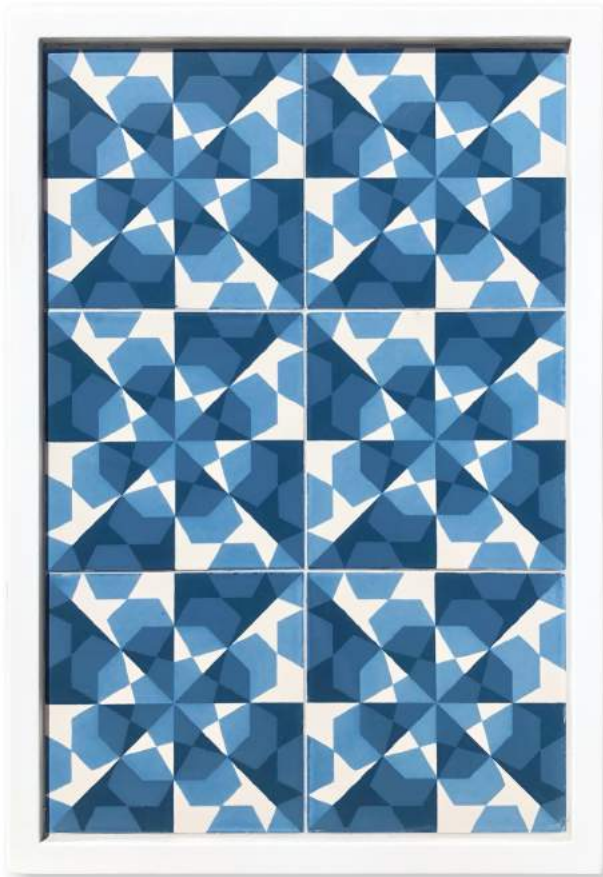

CONCEPT 19-16 (shown as 20.75" x 20.75" panel)
BIZANTINO
BZ-31A-04A - PEBBLED COURTYARD
BZ-32A-04A - PEBBLED COURTYARD

CONCEPT 19-18 *(shown as 18" x 18" panel)*
mini GEOMETRIC SHAPED FIELD
miniGF11-12 - ANTIQUE WHITE

CONCEPT 19-19 *(shown as 18" x 18" panel)*
mini GEOMETRIC SHAPED FIELD
miniGF16-17 - BALL CLAY

CONCEPT 19-20 *(shown as 18" x 18" panel)*
mini GEOMETRIC SHAPED FIELD
miniGF33-35 - CRYSTAL WHITE

CONCEPT 19-21 (shown as 18" x 26" panel)
CADENA
RFN-BLOCKCHAIN-08

CONCEPT 19-22 (shown as 18" x 26" panel)
CADENA
RFN-INTERSTELLAR-08

CONCEPT 19-23 (shown as 18" x 26" panel)
OVERLAY
RFN-SUPERNOVA-08

CONCEPT 19-25 (shown as 18" x 26" panel)
OVERLAY
RFN-SHIZNIK-08

CONCEPT 19-24 (shown as 18" x 18" panel)
OVERLAY
RFN-TUMBLING RUN-08

CONCEPT 19-26 (shown as 18" x 18" panel)
OVERLAY
RFN-FISHNET-08

CONCEPT 19-27 (shown as 26" x 26" panel)
COBALT ROAD
RFN-BUKHARA-08
RFN-BUKHARA-BORDER-08
RFN-BUKHARA-CORNER-08

CONCEPT 19-28 (shown as 26" x 26" panel)
COBALT ROAD
RFN-XUANDE-08
RFN-XUANDE-BORDER-08
RFN-XUANDE-CORNER-08