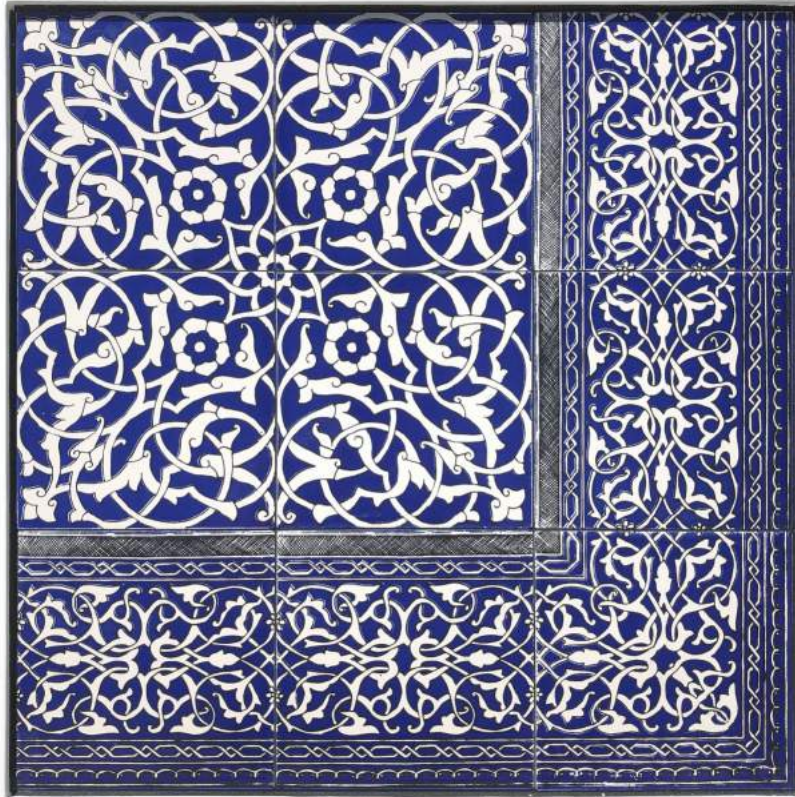

CONCEPT 19-22 (shown as 18" x 26" panel)
CADENA
RFN-INTERSTELLAR-08

CONCEPT 19-23 (shown as 18" x 26" panel)
OVERLAY
RFN-SUPERNOVA-08

CONCEPT 19-25 (shown as 18" x 26" panel)
OVERLAY
RFN-SHIZNIK-08

CONCEPT 19-24 (shown as 18" x 18" panel)
OVERLAY
RFN-TUMBLING RUN-08

CONCEPT 19-26 (shown as 18" x 18" panel)
OVERLAY
RFN-FISHNET-08

CONCEPT 19-27 (shown as 26" x 26" panel)
COBALT ROAD
RFN-BUKHARA-08
RFN-BUKHARA-BORDER-08
RFN-BUKHARA-CORNER-08

CONCEPT 19-28 (shown as 26" x 26" panel)
COBALT ROAD
RFN-XUANDE-08
RFN-XUANDE-BORDER-08
RFN-XUANDE-CORNER-08