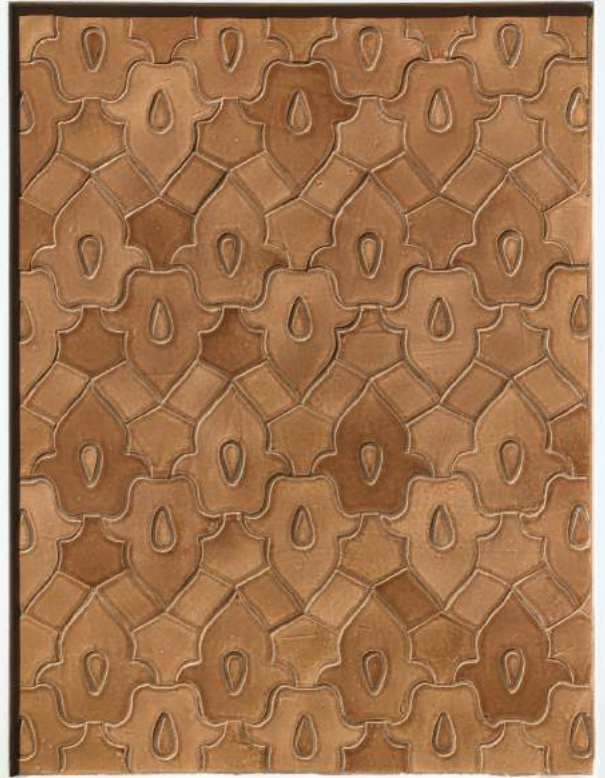

CONCEPT 19-1 (shown as 20.75" x 27.00" panel)
 ALICATADO MOSAIC - VISTAZO
 Z-EC-ALMOST CHARCOAL

CONCEPT 19-3 (shown as 20.75" x 27.00" panel)
 ALICATADO MOSAIC - VINE
 Z-VN-POOLSIDE

CONCEPT 19-2 (shown as 20.75" x 27.00" panel)
 M19 RAIL- ALMOST CHARCOAL
 GF33-04A & GF35-06A - ALMOST CHARCOAL
 M195 BASE - ALMOST CHARCOAL

CONCEPT 19-4 (shown as 20.75" x 27.00" panel)
 M25 RAIL- POOLSIDE
 GF22-04A & GF23-05 - POOLSIDE
 M252 BASE - POOLSIDE

CONCEPT 19-5 (shown as 20.75" x 27.00" panel)
 ALICATADO MOSAIC - CORAZON
 Z-CZ - DELTA CRACKLE

CONCEPT 19-7 (shown as 20.75" x 27.00" panel)
 ALICATADO MOSAIC - PETITE FLEUR LOCKING
 Z-FLP - TAFFY CRACKLE

CONCEPT 19-6 (shown as 20.75" x 27.00" panel)
 FT-0309 - DELTA CRACKLE
 M111 LINER - DELTA CRACKLE
 FT-0609 - DELTA CRACKLE

CONCEPT 19-8 (shown as 20.75" x 27.00" panel)
 M-BAR LINER - TAFFY CRACKLE
 FT-0106-SHEET HERRINGBONE - TAFFY CRACKLE
 M98 BASE - TAFFY CRACKLE

CONCEPT 19-9 (shown as 20.75" x 27.00" panel)
ALICATADO MOSAIC - DOGBONE
Z-DB-1 & 2 LEFT-OVERSEED/ACIDIC
Z-DB-1 & 2 RIGHT-LEMONCELLO/CRYSTAL WHITE