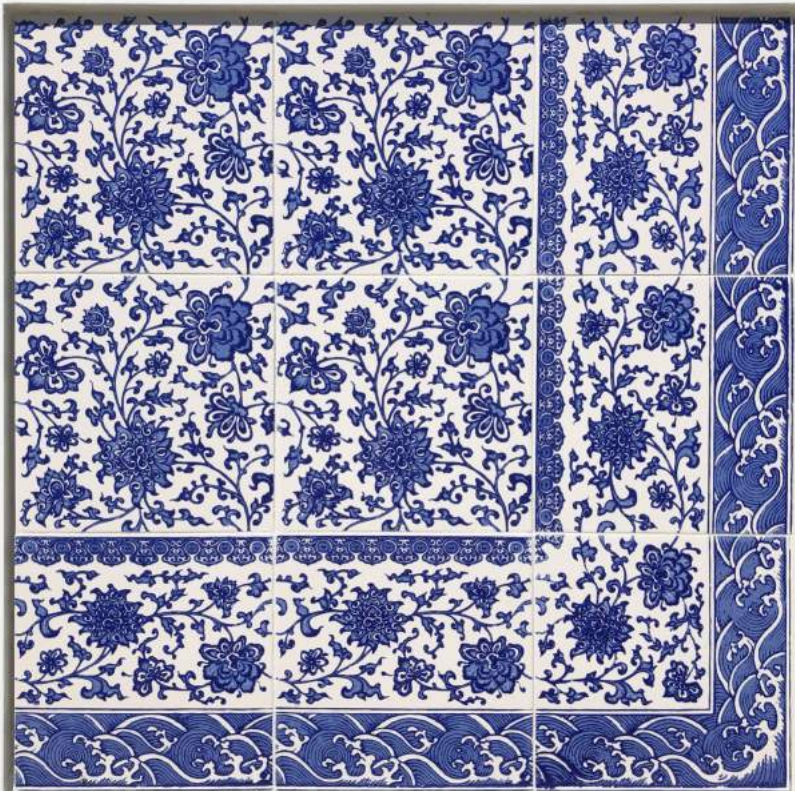

CONCEPT 19-22 (shown as 18" x 26" panel)
CADENA
RFN-INTERSTELLAR-08

CONCEPT 19-23 (shown as 18" x 26" panel)
OVERLAY
RFN-SUPERNOVA-08

CONCEPT 19-25 (shown as 18" x 26" panel)
OVERLAY
RFN-SHIZNIK-08

CONCEPT 19-24 (shown as 18" x 18" panel)
OVERLAY
RFN-TUMBLING RUN-08

CONCEPT 19-26 (shown as 18" x 18" panel)
OVERLAY
RFN-FISHNET-08

CONCEPT 19-27 (shown as 26" x 26" panel)
COBALT ROAD
RFN-BUKHARA-08
RFN-BUKHARA-BORDER-08
RFN-BUKHARA-CORNER-08

CONCEPT 19-28 (shown as 26" x 26" panel)
COBALT ROAD
RFN-XUANDE-08
RFN-XUANDE-BORDER-08
RFN-XUANDE-CORNER-08