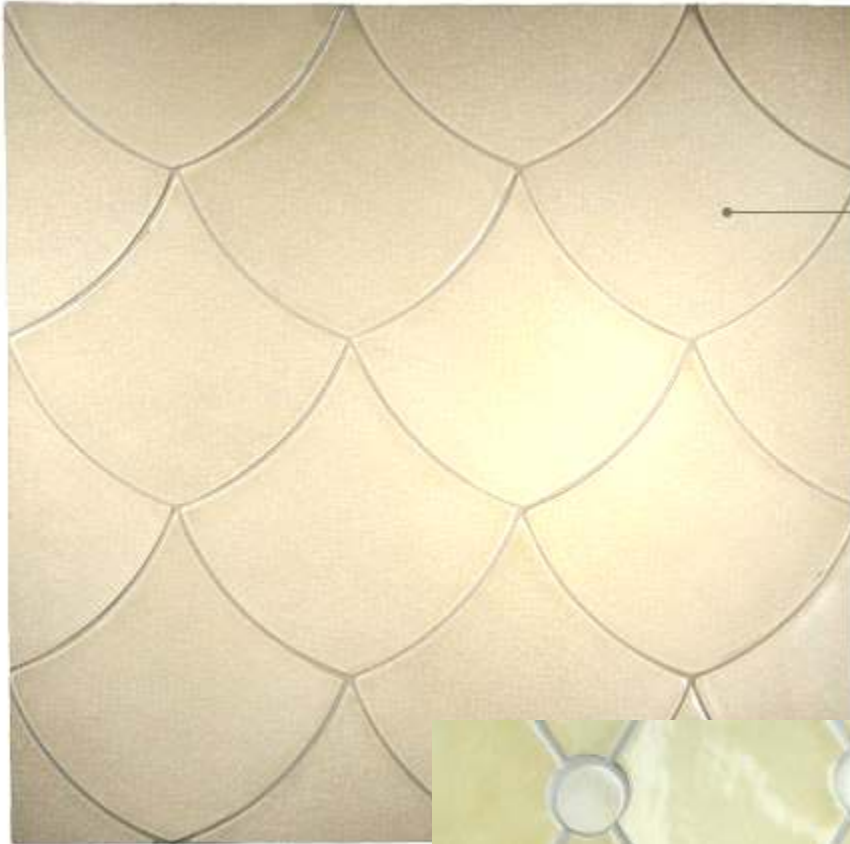

Create a rich textile of pattern for any wall.

Usage; All interior vertical applications
Made to order in Portland, Oregon
Allow 4-6 weeks production time

film^{ore}
clark

tempest collection

Damask
Blue/ Cobalt

Custom Wine Labels

film^{ore}
clark

tempest collection

Crest - Scale shaped tiles
available in any glaze.
(shown in satin stained)

Diamond-Tuck
available in any glaze.
(shown in Champagne diamond/
Bone dot)