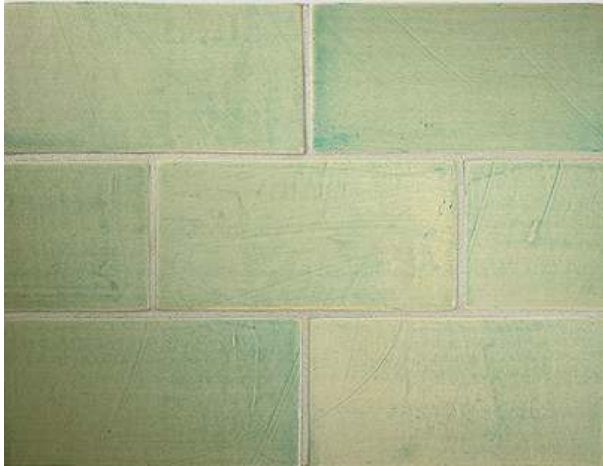

tempest collection

Field Tile color examples

Aqua