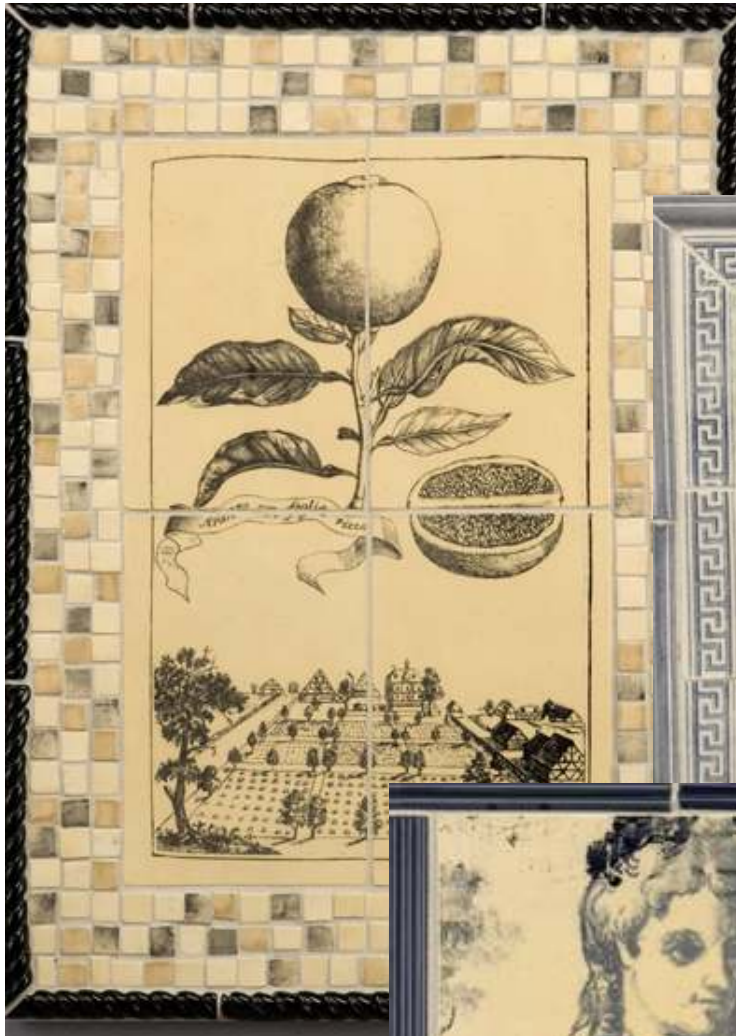

tempest collection

Panel Concepts