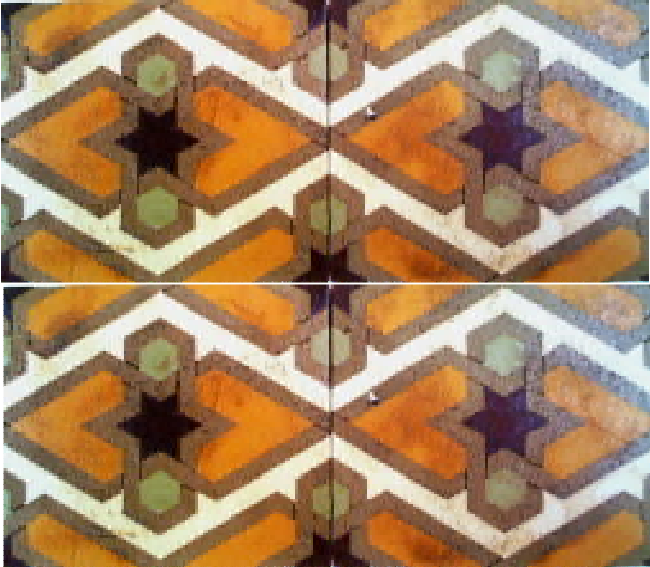

Diamond Star Border/Deco 406 5X6"