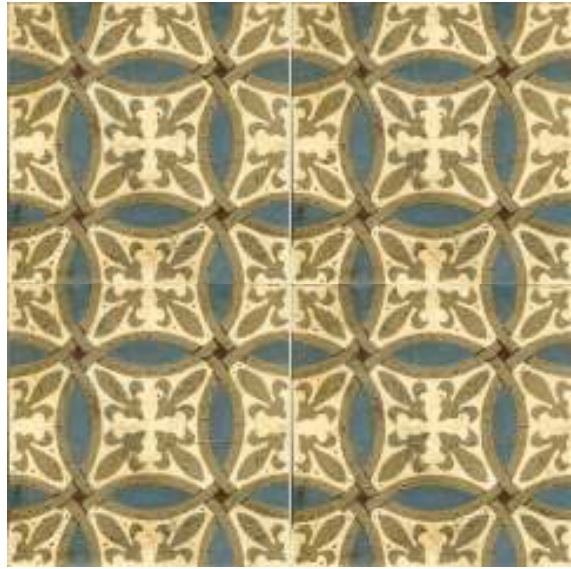

217 B 6X6 (4 TILES SHOWN)