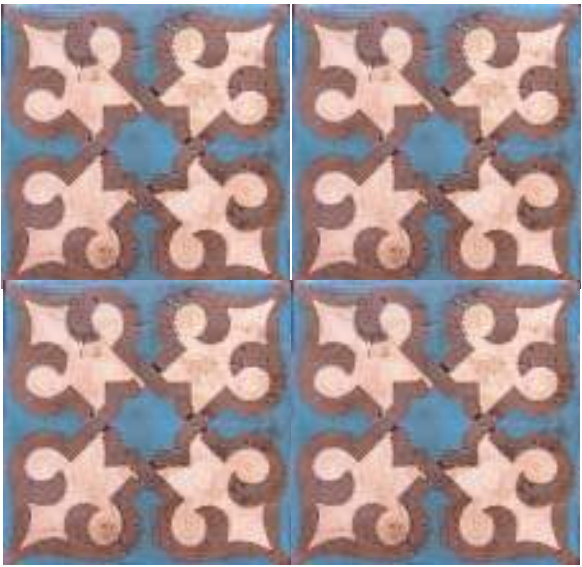

Spear Deco 330 B 5"X 5"