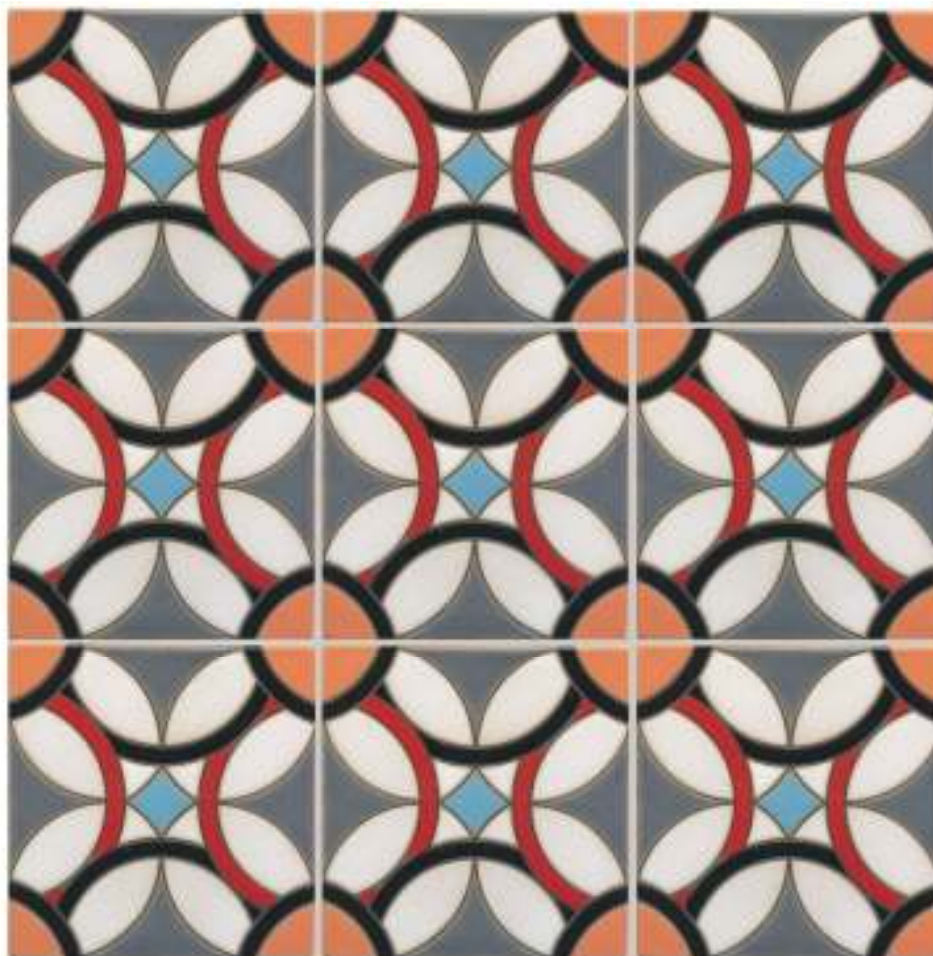

film^{ore}
clark

CALIFORNIA NATIVE

JAY'S MEDALLION
AVAILABLE IN 4X4 AND 6X6