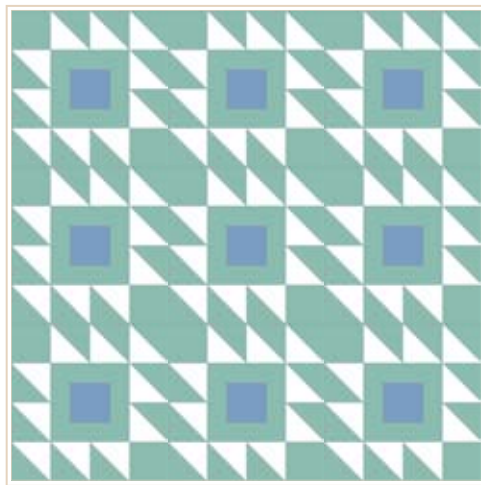

NIROBI colorway 3
colors: white, graphite, black
size: 8x8

KIVA colorway 1
colors: white, yellow, teal, willow
size: 8x8

KIVA colorway 2
colors: white, pool
size: 8x8

KIVA colorway 3
colors: white, gray, black
size: 8x8

BAKUBA colorway 1
colors: white, silver, gray, black
size: 8x8

BAKUBA colorway 2
colors: white, sand, silver, gray, black
size: 8x8

BAKUBA colorway 3
colors: white, silver, midnight, graphite
size: 8x8

CHIEFTAN colorway 1
colors: white, silver, midnight
size: 8x8

CHIEFTAN colorway 2
colors: white, yellow, teal, sea
size: 8x8

CHIEFTAN colorway 3
colors: white, gray, shale
size: 8x8

MAIZE colorway 1
colors: white, yellow, midnight
size: 8x8

MAIZE colorway 2
colors: white, sea, teal
size: 8x8

MAIZE colorway 3
colors: white, gray, midnight
size: 8x8

MAZA colorway 1
colors: white, silver, midnight
size: 8x8

MAZA colorway 2
colors: white, yellow, teal
size: 8x8

MAZA colorway 3
colors: white, gray, shale
size: 8x8