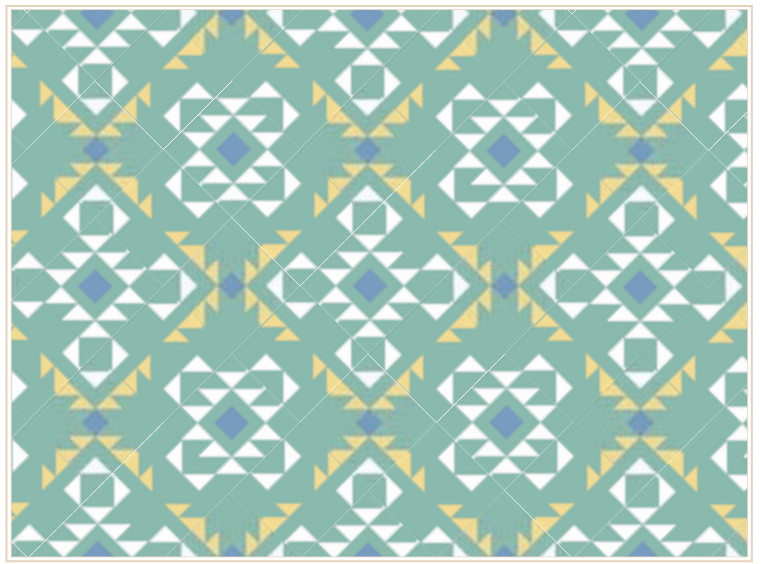

BAKUBA colorway 1
colors: white, silver, gray, black
size: 8x8

BAKUBA colorway 2
colors: white, sand, silver, gray, black
size: 8x8

BAKUBA colorway 3
colors: white, silver, midnight, graphite
size: 8x8

CHIEFTAN colorway 1
colors: white, silver, midnight
size: 8x8

CHIEFTAN colorway 2
colors: white, yellow, teal, sea
size: 8x8

CHIEFTAN colorway 3
colors: white, gray, shale
size: 8x8

MAIZE colorway 1
colors: white, yellow, midnight
size: 8x8

MAIZE colorway 2
colors: white, sea, teal
size: 8x8

MAIZE colorway 3
colors: white, gray, midnight
size: 8x8

MAZA colorway 1
colors: white, silver, midnight
size: 8x8

MAZA colorway 2
colors: white, yellow, teal
size: 8x8

MAZA colorway 3
colors: white, gray, shale
size: 8x8

CHIEFTAN, MAIZE, MAZA combination colorway 1

CHIEFTAN, MAIZE, MAZA combination colorway 2

CHIEFTAN, MAIZE, MAZA combination colorway 3

ZIA colorway 1
colors: white, sand, shale, silver, gray
size: 8x8

ZIA colorway 2
colors: white, silver, gray
size: 8x8