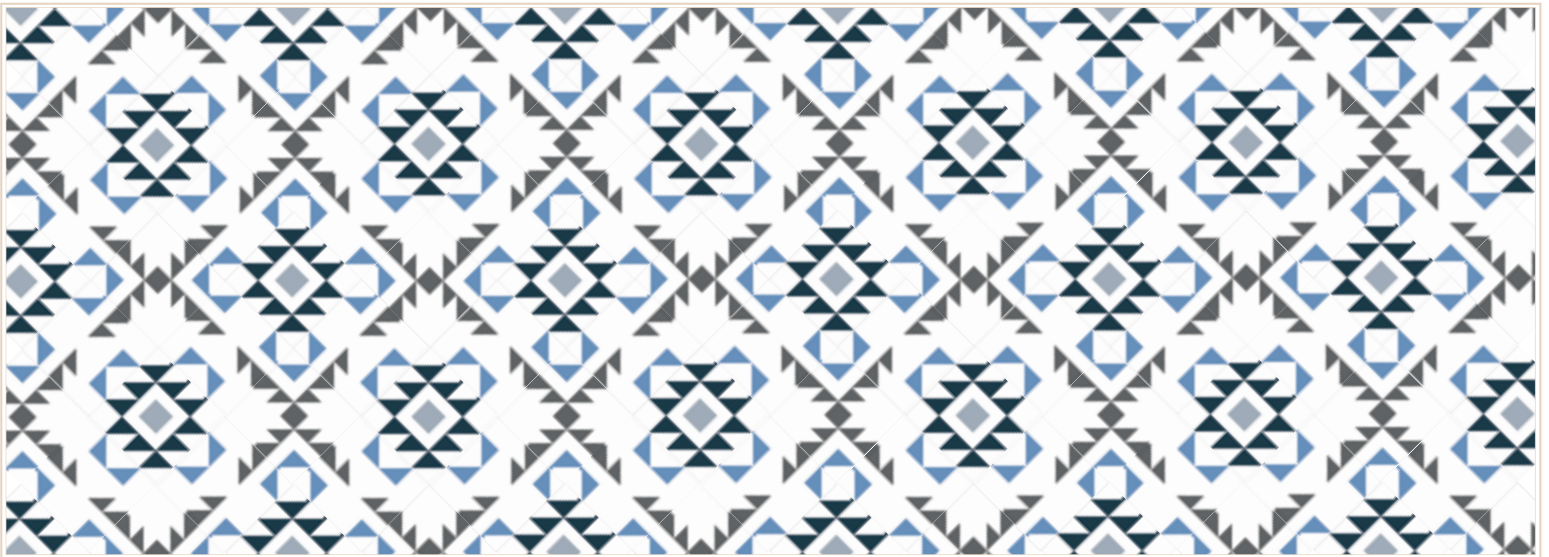

BAKUBA colorway 1
colors: white, silver, gray, black
size: 8x8

BAKUBA colorway 2
colors: white, sand, silver, gray, black
size: 8x8

BAKUBA colorway 3
colors: white, silver, midnight, graphite
size: 8x8

CHIEFTAN colorway 1
colors: white, silver, midnight
size: 8x8

CHIEFTAN colorway 2
colors: white, yellow, teal, sea
size: 8x8

CHIEFTAN colorway 3
colors: white, gray, shale
size: 8x8

MAIZE colorway 1
colors: white, yellow, midnight
size: 8x8

MAIZE colorway 2
colors: white, sea, teal
size: 8x8

MAIZE colorway 3
colors: white, gray, midnight
size: 8x8

MAZA colorway 1
colors: white, silver, midnight
size: 8x8

MAZA colorway 2
colors: white, yellow, teal
size: 8x8

MAZA colorway 3
colors: white, gray, shale
size: 8x8

CHIEFTAN, MAIZE, MAZA combination colorway 1

CHIEFTAN, MAIZE, MAZA combination colorway 2

CHIEFTAN, MAIZE, MAZA combination colorway 3

ZIA colorway 1
colors: white, sand, shale, silver, gray
size: 8x8

ZIA colorway 2
colors: white, silver, gray
size: 8x8