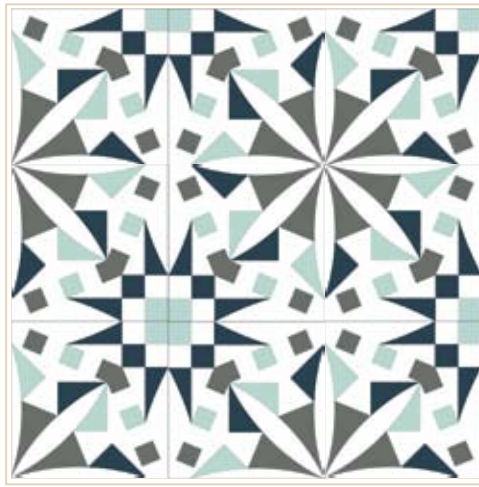

SABINE HILL

cement tile

new patterns 2016

STELLA colorway 1
colors: white, pacific
size: 8x8

STELLA colorway 2
colors: white, teal, midnight, graphite
size: 8x8

STELLA colorway 3
colors: white, brown, gray, black
size: 8x8

FLORA colorway 1
colors: white, yellow, silver
size: 8x8

FLORA colorway 2
colors: white, teal, storm
size: 8x8

FLORA colorway 3
colors: white, black
size: 8x8

FLAGSTAFF colorway 1
colors: white, sand, silver, gray, midnight
size: 8x8

FLAGSTAFF colorway 2
colors: white, yellow, gaphite
size: 8x8

FLAGSTAFF colorway 3
colors: white, shale, graphite
size: 8x8

NIROBI colorway 1
colors: white, yellow, teal, graphite
size: 8x8

NIROBI colorway 2
colors: chamois, silver, gray
size: 8x8

MAIZE colorway 3
colors: white, gray, midnight
size: 8x8

MAZA colorway 1
colors: white, silver, midnight
size: 8x8

MAZA colorway 2
colors: white, yellow, teal
size: 8x8

MAZA colorway 3
colors: white, gray, shale
size: 8x8