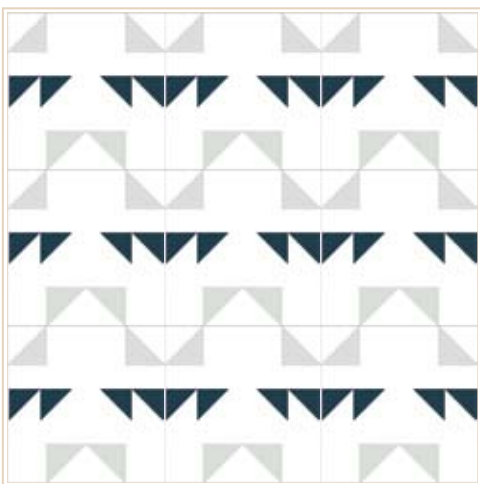

SABINE HILL

cement tile

new patterns 2016

STELLA colorway 1
colors: white, pacific
size: 8x8

STELLA colorway 2
colors: white, teal, midnight, graphite
size: 8x8

STELLA colorway 3
colors: white, brown, gray, black
size: 8x8

BAKUBA colorway 1
colors: white, silver, gray, black
size: 8x8

BAKUBA colorway 2
colors: white, sand, silver, gray, black
size: 8x8

BAKUBA colorway 3
colors: white, silver, midnight, graphite
size: 8x8

CHIEFTAN colorway 1
colors: white, silver, midnight
size: 8x8

CHIEFTAN colorway 2
colors: white, yellow, teal, sea
size: 8x8

CHIEFTAN colorway 3
colors: white, gray, shale
size: 8x8

MAIZE colorway 1
colors: white, yellow, midnight
size: 8x8

MAIZE colorway 2
colors: white, sea, teal
size: 8x8

MAIZE colorway 3
colors: white, gray, midnight
size: 8x8

MAZA colorway 1
colors: white, silver, midnight
size: 8x8

MAZA colorway 2
colors: white, yellow, teal
size: 8x8

MAZA colorway 3
colors: white, gray, shale
size: 8x8