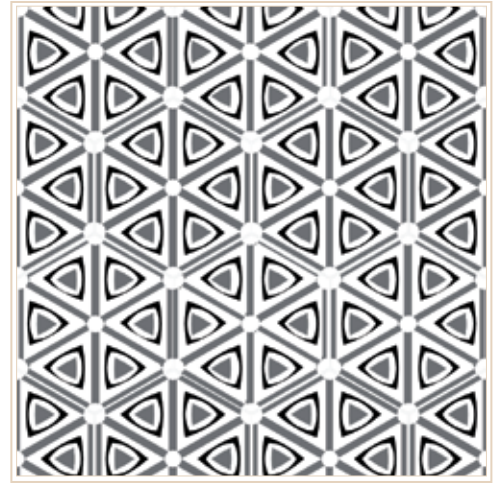

SABINE HILL

cement tile

new patterns 2016

STELLA colorway 1
colors: white, pacific
size: 8x8

STELLA colorway 2
colors: white, teal, midnight, graphite
size: 8x8

STELLA colorway 3
colors: white, brown, gray, black
size: 8x8

FLORA colorway 1
colors: white, yellow, silver
size: 8x8

FLORA colorway 2
colors: white, teal, storm
size: 8x8

FLORA colorway 3
colors: white, black
size: 8x8

FLAGSTAFF colorway 1
colors: white, sand, silver, gray, midnight
size: 8x8

FLAGSTAFF colorway 2
colors: white, yellow, gaphite
size: 8x8

FLAGSTAFF colorway 3
colors: white, shale, graphite
size: 8x8

NIROBI colorway 1
colors: white, yellow, teal, graphite
size: 8x8

NIROBI colorway 2
colors: chamois, silver, gray
size: 8x8

NIROBI colorway 3
colors: white, graphite, black
size: 8x8

KIVA colorway 1
colors: white, yellow, teal, willow
size: 8x8

KIVA colorway 2
colors: white, pool
size: 8x8

KIVA colorway 3
colors: white, gray, black
size: 8x8