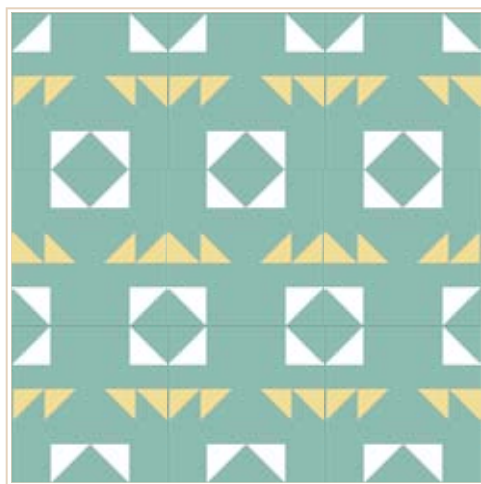

SABINE HILL

cement tile

new patterns 2016

STELLA colorway 1
colors: white, pacific
size: 8x8

STELLA colorway 2
colors: white, teal, midnight, graphite
size: 8x8

STELLA colorway 3
colors: white, brown, gray, black
size: 8x8

BAKUBA colorway 1
colors: white, silver, gray, black
size: 8x8

BAKUBA colorway 2
colors: white, sand, silver, gray, black
size: 8x8

BAKUBA colorway 3
colors: white, silver, midnight, graphite
size: 8x8

CHIEFTAN colorway 1
colors: white, silver, midnight
size: 8x8

CHIEFTAN colorway 2
colors: white, yellow, teal, sea
size: 8x8

CHIEFTAN colorway 3
colors: white, gray, shale
size: 8x8

MAIZE colorway 1
colors: white, yellow, midnight
size: 8x8

MAIZE colorway 2
colors: white, sea, teal
size: 8x8

MAIZE colorway 3
colors: white, gray, midnight
size: 8x8

MAZA colorway 1
colors: white, silver, midnight
size: 8x8

MAZA colorway 2
colors: white, yellow, teal
size: 8x8

MAZA colorway 3
colors: white, gray, shale
size: 8x8