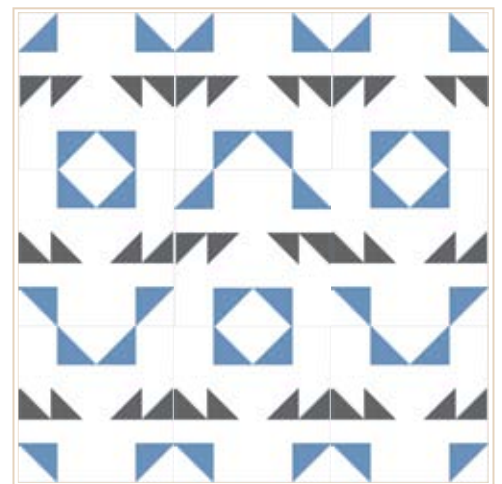

SABINE HILL

cement tile

new patterns 2016

STELLA colorway 1
colors: white, pacific
size: 8x8

STELLA colorway 2
colors: white, teal, midnight, graphite
size: 8x8

STELLA colorway 3
colors: white, brown, gray, black
size: 8x8

BAKUBA colorway 1
colors: white, silver, gray, black
size: 8x8

BAKUBA colorway 2
colors: white, sand, silver, gray, black
size: 8x8

BAKUBA colorway 3
colors: white, silver, midnight, graphite
size: 8x8

CHIEFTAN colorway 1
colors: white, silver, midnight
size: 8x8

CHIEFTAN colorway 2
colors: white, yellow, teal, sea
size: 8x8

CHIEFTAN colorway 3
colors: white, gray, shale
size: 8x8

MAIZE colorway 1
colors: white, yellow, midnight
size: 8x8

MAIZE colorway 2
colors: white, sea, teal
size: 8x8

MAIZE colorway 3
colors: white, gray, midnight
size: 8x8

MAZA colorway 1
colors: white, silver, midnight
size: 8x8

MAZA colorway 2
colors: white, yellow, teal
size: 8x8

MAZA colorway 3
colors: white, gray, shale
size: 8x8