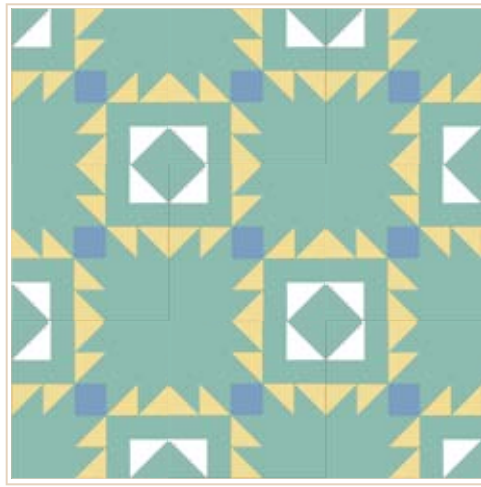

NIROBI colorway 3
colors: white, graphite, black
size: 8x8

KIVA colorway 1
colors: white, yellow, teal, willow
size: 8x8

KIVA colorway 2
colors: white, pool
size: 8x8

KIVA colorway 3
colors: white, gray, black
size: 8x8

BAKUBA colorway 1
colors: white, silver, gray, black
size: 8x8

BAKUBA colorway 2
colors: white, sand, silver, gray, black
size: 8x8

BAKUBA colorway 3
colors: white, silver, midnight, graphite
size: 8x8

CHIEFTAN colorway 1
colors: white, silver, midnight
size: 8x8

CHIEFTAN colorway 2
colors: white, yellow, teal, sea
size: 8x8

CHIEFTAN colorway 3
colors: white, gray, shale
size: 8x8

MAIZE colorway 1
colors: white, yellow, midnight
size: 8x8

MAIZE colorway 2
colors: white, sea, teal
size: 8x8

MAIZE colorway 3
colors: white, gray, midnight
size: 8x8

MAZA colorway 1
colors: white, silver, midnight
size: 8x8

MAZA colorway 2
colors: white, yellow, teal
size: 8x8

MAZA colorway 3
colors: white, gray, shale
size: 8x8