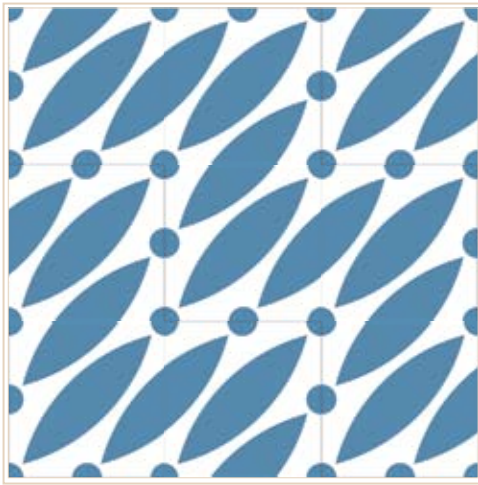

SABINE HILL

cement tile

new patterns 2016

STELLA colorway 1
colors: white, pacific
size: 8x8

STELLA colorway 2
colors: white, teal, midnight, graphite
size: 8x8

STELLA colorway 3
colors: white, brown, gray, black
size: 8x8

FLORA colorway 1
colors: white, yellow, silver
size: 8x8

FLORA colorway 2
colors: white, teal, storm
size: 8x8

FLORA colorway 3
colors: white, black
size: 8x8

FLAGSTAFF colorway 1
colors: white, sand, silver, gray, midnight
size: 8x8

FLAGSTAFF colorway 2
colors: white, yellow, gaphite
size: 8x8

FLAGSTAFF colorway 3
colors: white, shale, graphite
size: 8x8

NIROBI colorway 1
colors: white, yellow, teal, graphite
size: 8x8

NIROBI colorway 2
colors: chamois, silver, gray
size: 8x8

NIROBI colorway 3
colors: white, graphite, black
size: 8x8

KIVA colorway 1
colors: white, yellow, teal, willow
size: 8x8

KIVA colorway 2
colors: white, pool
size: 8x8

KIVA colorway 3
colors: white, gray, black
size: 8x8