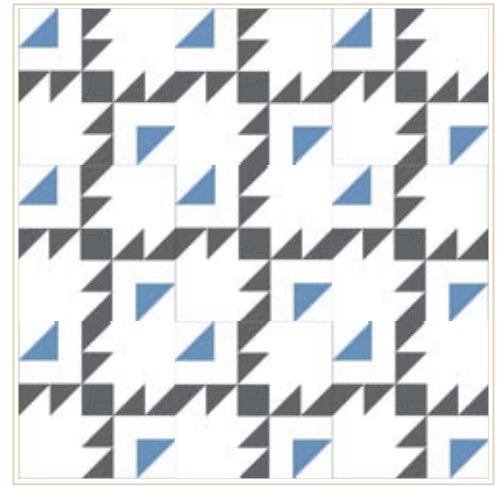

SABINE HILL

cement tile

new patterns 2016

STELLA colorway 1
colors: white, pacific
size: 8x8

STELLA colorway 2
colors: white, teal, midnight, graphite
size: 8x8

STELLA colorway 3
colors: white, brown, gray, black
size: 8x8

NIROBI colorway 3
colors: white, graphite, black
size: 8x8

KIVA colorway 1
colors: white, yellow, teal, willow
size: 8x8

KIVA colorway 2
colors: white, pool
size: 8x8

KIVA colorway 3
colors: white, gray, black
size: 8x8

BAKUBA colorway 1
colors: white, silver, gray, black
size: 8x8

BAKUBA colorway 2
colors: white, sand, silver, gray, black
size: 8x8

BAKUBA colorway 3
colors: white, silver, midnight, graphite
size: 8x8

CHIEFTAN colorway 1
colors: white, silver, midnight
size: 8x8

CHIEFTAN colorway 2
colors: white, yellow, teal, sea
size: 8x8

CHIEFTAN colorway 3
colors: white, gray, shale
size: 8x8

MAIZE colorway 1
colors: white, yellow, midnight
size: 8x8

MAIZE colorway 2
colors: white, sea, teal
size: 8x8