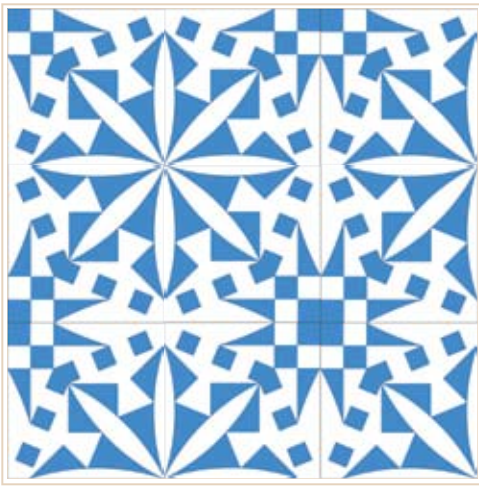

SABINE HILL

cement tile

new patterns 2016

STELLA colorway 1
colors: white, pacific
size: 8x8

STELLA colorway 2
colors: white, teal, midnight, graphite
size: 8x8

STELLA colorway 3
colors: white, brown, gray, black
size: 8x8

FLORA colorway 1
colors: white, yellow, silver
size: 8x8

FLORA colorway 2
colors: white, teal, storm
size: 8x8

FLORA colorway 3
colors: white, black
size: 8x8

FLAGSTAFF colorway 1
colors: white, sand, silver, gray, midnight
size: 8x8

FLAGSTAFF colorway 2
colors: white, yellow, gaphite
size: 8x8

FLAGSTAFF colorway 3
colors: white, shale, graphite
size: 8x8

NIROBI colorway 1
colors: white, yellow, teal, graphite
size: 8x8

NIROBI colorway 2
colors: chamois, silver, gray
size: 8x8

MAIZE colorway 3
colors: white, gray, midnight
size: 8x8

MAZA colorway 1
colors: white, silver, midnight
size: 8x8

MAZA colorway 2
colors: white, yellow, teal
size: 8x8

MAZA colorway 3
colors: white, gray, shale
size: 8x8