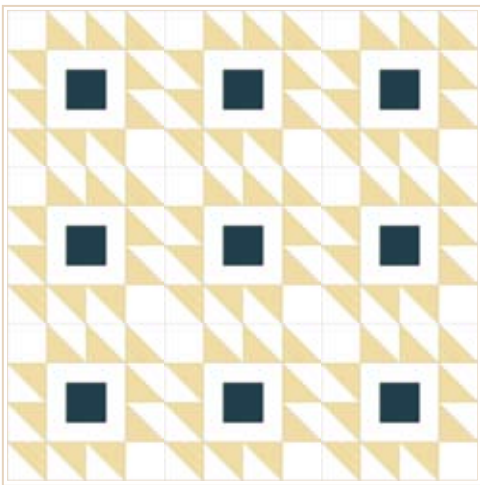

NIROBI colorway 3
colors: white, graphite, black
size: 8x8

KIVA colorway 1
colors: white, yellow, teal, willow
size: 8x8

KIVA colorway 2
colors: white, pool
size: 8x8

KIVA colorway 3
colors: white, gray, black
size: 8x8

BAKUBA colorway 1
colors: white, silver, gray, black
size: 8x8

BAKUBA colorway 2
colors: white, sand, silver, gray, black
size: 8x8

BAKUBA colorway 3
colors: white, silver, midnight, graphite
size: 8x8

CHIEFTAN colorway 1
colors: white, silver, midnight
size: 8x8

CHIEFTAN colorway 2
colors: white, yellow, teal, sea
size: 8x8

CHIEFTAN colorway 3
colors: white, gray, shale
size: 8x8

MAIZE colorway 1
colors: white, yellow, midnight
size: 8x8

MAIZE colorway 2
colors: white, sea, teal
size: 8x8

MAIZE colorway 3
colors: white, gray, midnight
size: 8x8

MAZA colorway 1
colors: white, silver, midnight
size: 8x8

MAZA colorway 2
colors: white, yellow, teal
size: 8x8

MAZA colorway 3
colors: white, gray, shale
size: 8x8