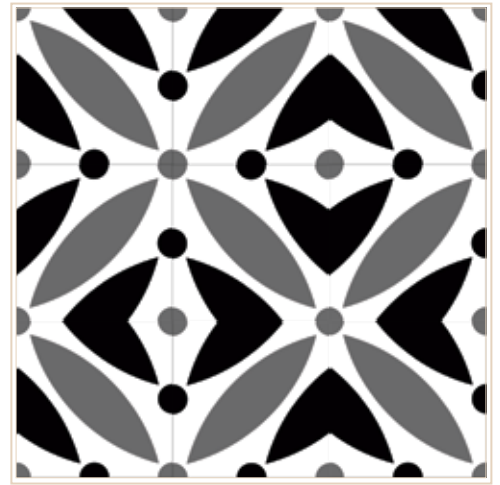

SABINE HILL

cement tile

new patterns 2016

STELLA colorway 1
colors: white, pacific
size: 8x8

STELLA colorway 2
colors: white, teal, midnight, graphite
size: 8x8

STELLA colorway 3
colors: white, brown, gray, black
size: 8x8

FLORA colorway 1
colors: white, yellow, silver
size: 8x8

FLORA colorway 2
colors: white, teal, storm
size: 8x8

FLORA colorway 3
colors: white, black
size: 8x8

FLAGSTAFF colorway 1
colors: white, sand, silver, gray, midnight
size: 8x8

FLAGSTAFF colorway 2
colors: white, yellow, gaphite
size: 8x8

FLAGSTAFF colorway 3
colors: white, shale, graphite
size: 8x8

NIROBI colorway 1
colors: white, yellow, teal, graphite
size: 8x8

NIROBI colorway 2
colors: chamois, silver, gray
size: 8x8

NIROBI colorway 3
colors: white, graphite, black
size: 8x8

KIVA colorway 1
colors: white, yellow, teal, willow
size: 8x8

KIVA colorway 2
colors: white, pool
size: 8x8

KIVA colorway 3
colors: white, gray, black
size: 8x8