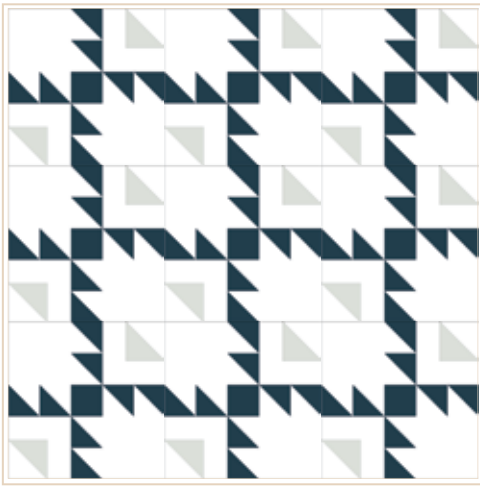

SABINE HILL

cement tile

new patterns 2016

STELLA colorway 1
colors: white, pacific
size: 8x8

STELLA colorway 2
colors: white, teal, midnight, graphite
size: 8x8

STELLA colorway 3
colors: white, brown, gray, black
size: 8x8

FLAGSTAFF colorway 2
colors: white, yellow, gaphite
size: 8x8

FLAGSTAFF colorway 3
colors: white, shale, graphite
size: 8x8

NIROBI colorway 1
colors: white, yellow, teal, graphite
size: 8x8

NIROBI colorway 2
colors: chamois, silver, gray
size: 8x8

NIROBI colorway 3
colors: white, graphite, black
size: 8x8

KIVA colorway 1
colors: white, yellow, teal, willow
size: 8x8

KIVA colorway 2
colors: white, pool
size: 8x8

KIVA colorway 3
colors: white, gray, black
size: 8x8

BAKUBA colorway 1
colors: white, silver, gray, black
size: 8x8

BAKUBA colorway 2
colors: white, sand, silver, gray, black
size: 8x8

BAKUBA colorway 3
colors: white, silver, midnight, graphite
size: 8x8

CHIEFTAN colorway 1
colors: white, silver, midnight
size: 8x8