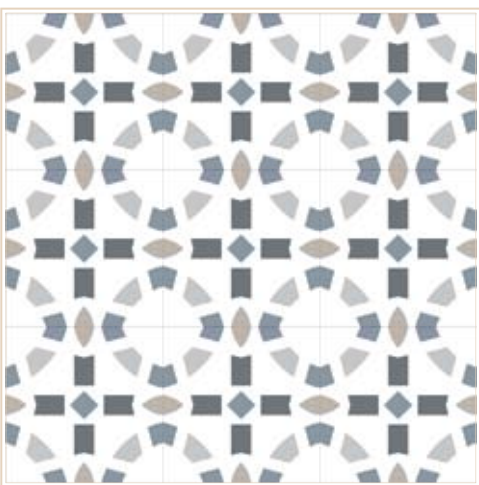

BAKUBA colorway 1
colors: white, silver, gray, black
size: 8x8

BAKUBA colorway 2
colors: white, sand, silver, gray, black
size: 8x8

BAKUBA colorway 3
colors: white, silver, midnight, graphite
size: 8x8

CHIEFTAN colorway 1
colors: white, silver, midnight
size: 8x8

CHIEFTAN colorway 2
colors: white, yellow, teal, sea
size: 8x8

CHIEFTAN colorway 3
colors: white, gray, shale
size: 8x8

MAIZE colorway 1
colors: white, yellow, midnight
size: 8x8

MAIZE colorway 2
colors: white, sea, teal
size: 8x8

MAIZE colorway 3
colors: white, gray, midnight
size: 8x8

MAZA colorway 1
colors: white, silver, midnight
size: 8x8

MAZA colorway 2
colors: white, yellow, teal
size: 8x8

MAZA colorway 3
colors: white, gray, shale
size: 8x8

CHIEFTAN, MAIZE, MAZA combination colorway 1

CHIEFTAN, MAIZE, MAZA combination colorway 2

CHIEFTAN, MAIZE, MAZA combination colorway 3

ZIA colorway 1
colors: white, sand, shale, silver, gray
size: 8x8

ZIA colorway 2
colors: white, silver, gray
size: 8x8